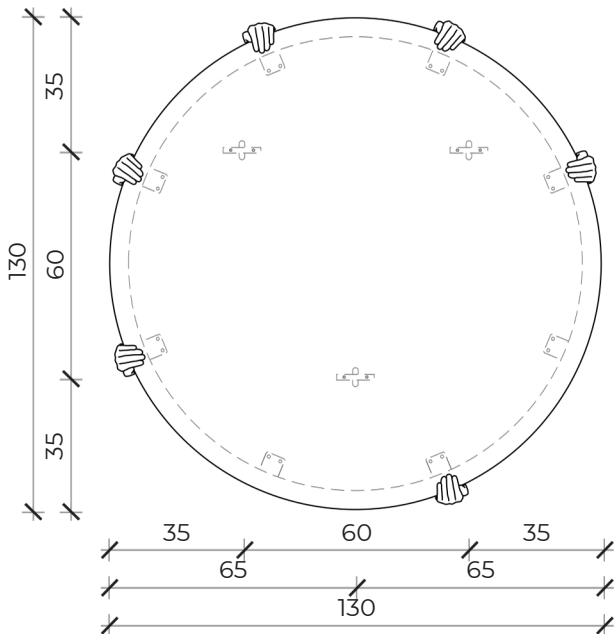

FRONTE | FRONT

FRONTE | FRONT

FRONTE | FRONT

FRONTE | FRONT

SELFIE

Specchio | Mirror

Designer:
Anno | Year:
Materiali | Materials:

Alessandra Baldereschi
2020
Specchio con mani in ottone | Mirror with brass hands