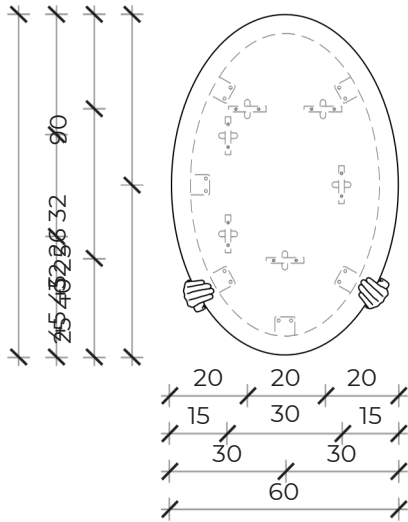

FRONTE | FRONT

FRONTE | FRONT

FRONTE | FRONT

FRONTE | FRONT

SELFIE

Specchio | Mirror

Designer:
Anno | Year:
Materiali | Materials:

Alessandra Baldereschi
2020
Specchio con mani in ottone | Mirror with brass hands