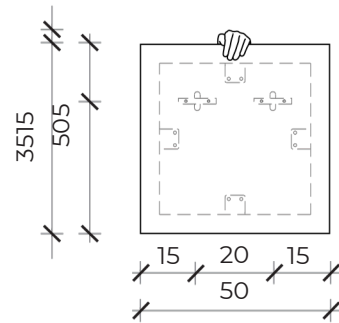

FRONTE | FRONT

FRONTE | FRONT

FRONTE | FRONT

FRONTE | FRONT

SELFIE

Specchio | Mirror

Designer:
Anno | Year:
Materiali | Materials:

Alessandra Baldereschi
2020
Specchio con mani in ottone | Mirror with brass hands