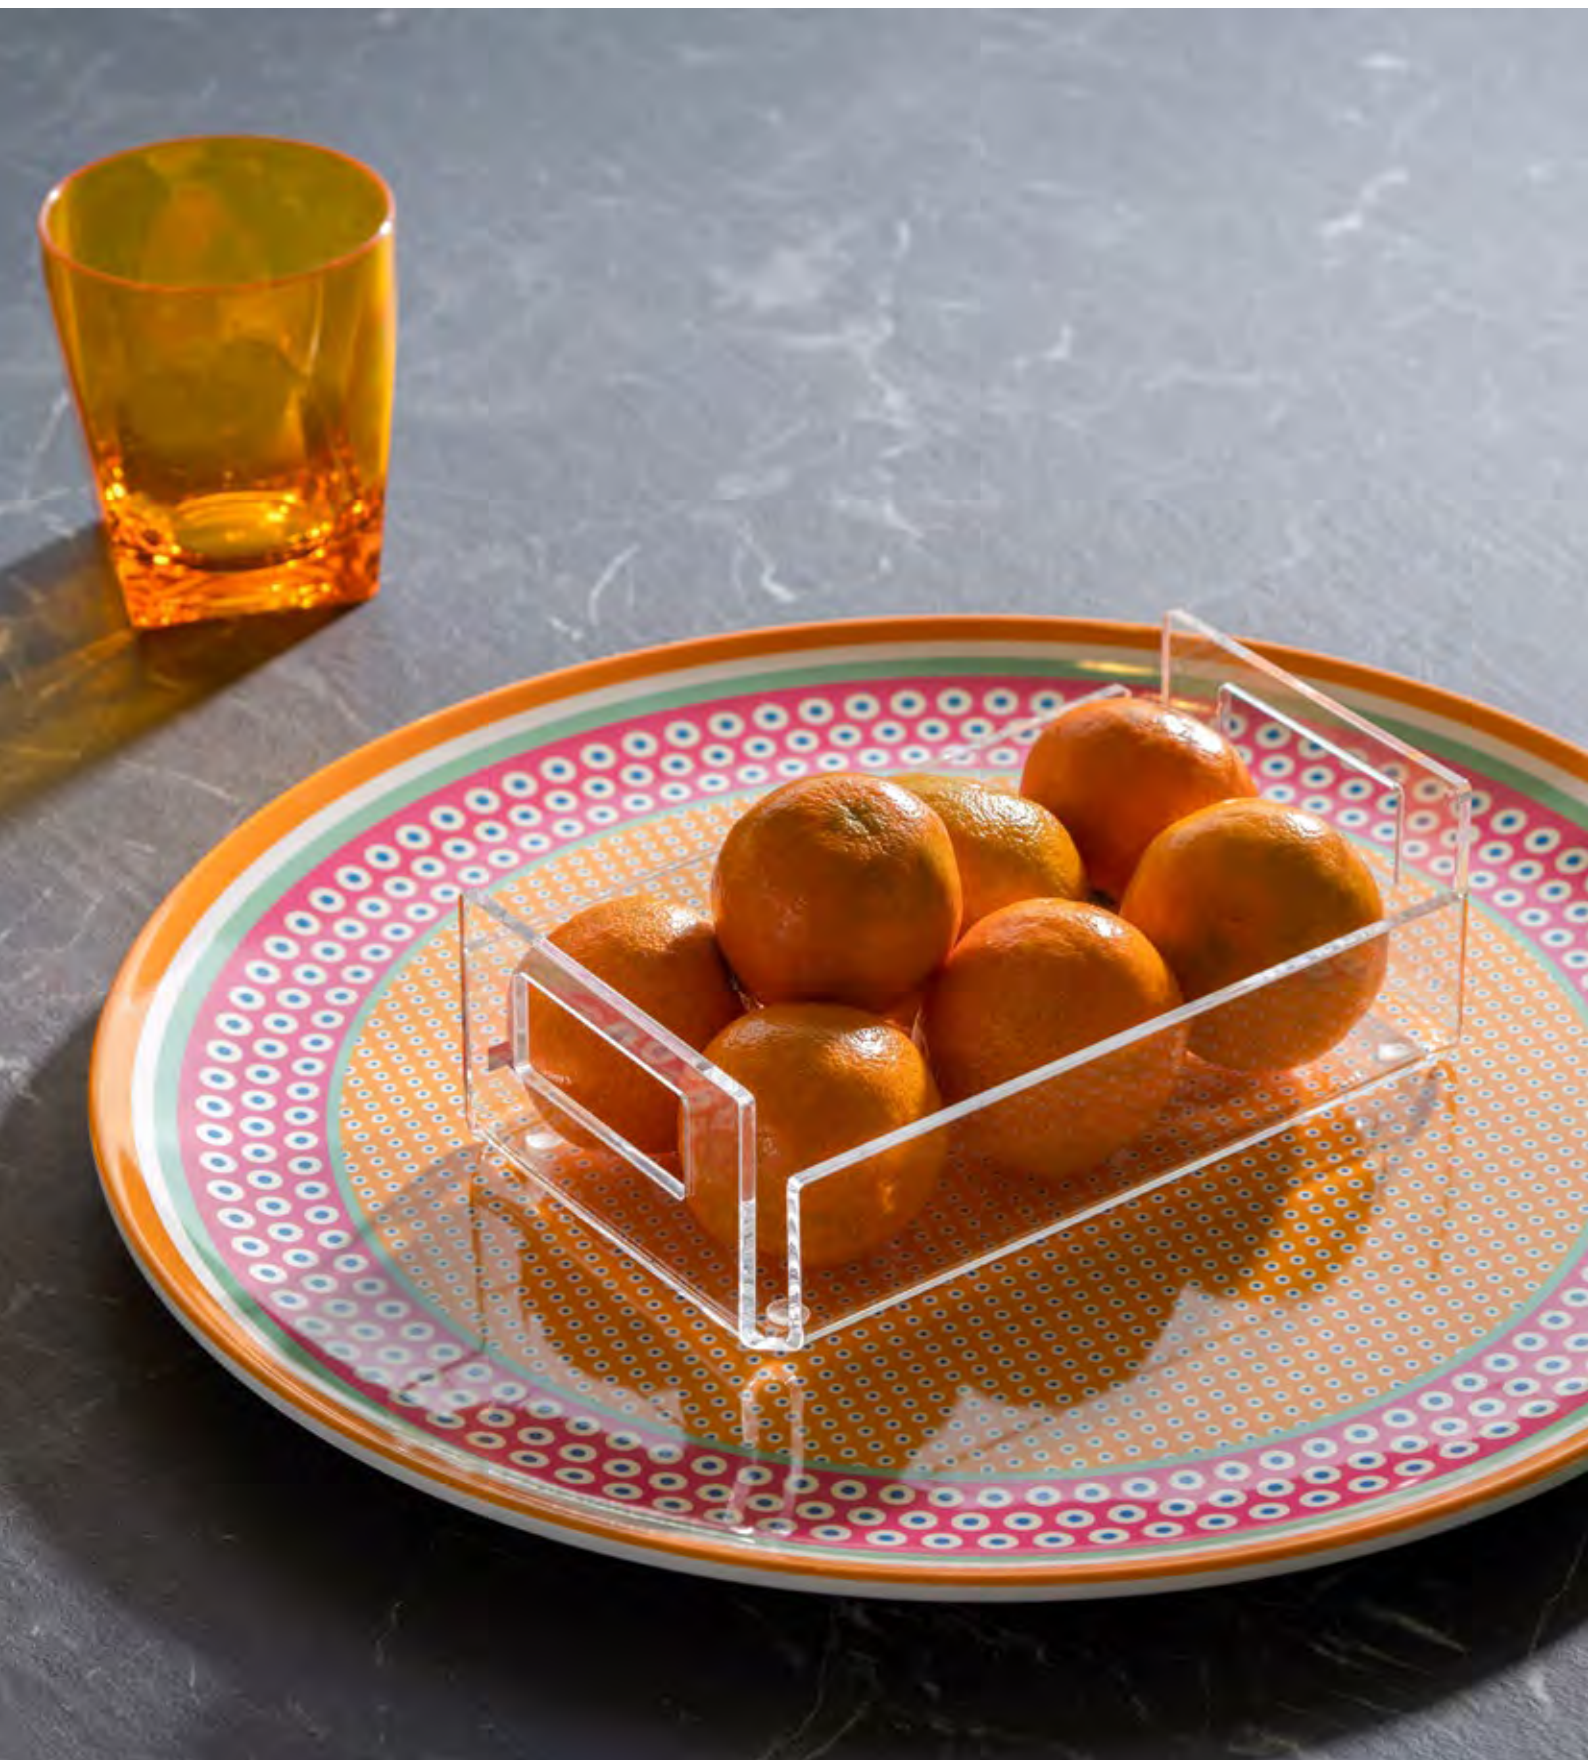

LIKE WATER | 06306

VASSOIO PICCOLO
20 x 12 x 6,5 h cm