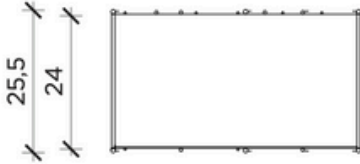

PIANTA | PLAN

FRONTE | FRONT

LATO | SIDE

METRICA WINE A

Libreria | Bookshelves

Designer:
Anno | Year:
Materiali | Materials:

Ctrlzak
2022
Struttura in metallo verniciato con ripiani in vetro | Painted metal structure with glass shelves

PIANTA | PLAN

FRONTE | FRONT

LATO | SIDE

METRICA WINE C

Libreria | Bookshelves

Designer:
Anno | Year:
Materiali | Materials:

Ctrlzak
2022
Struttura in metallo verniciato con ripiani in vetro | Painted metal structure with glass shelves