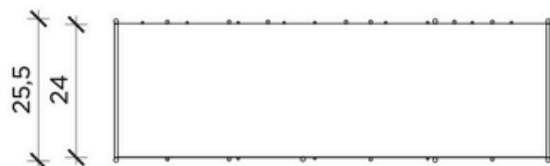

PIANTA | PLAN

FRONTE | FRONT

LATO | SIDE

METRICA WINE A

Libreria | Bookshelves

Designer:
Anno | Year:
Materiali | Materials:

Ctrlzak
2022
Struttura in metallo verniciato con ripiani in vetro | Painted metal structure with glass shelves

PIANTA | PLAN

FRONTE | FRONT

LATO | SIDE

METRICA WINE C

Libreria | Bookshelves

Designer:
Anno | Year:
Materiali | Materials:

Ctrlzak
2022
Struttura in metallo verniciato con ripiani in vetro | Painted metal structure with glass shelves