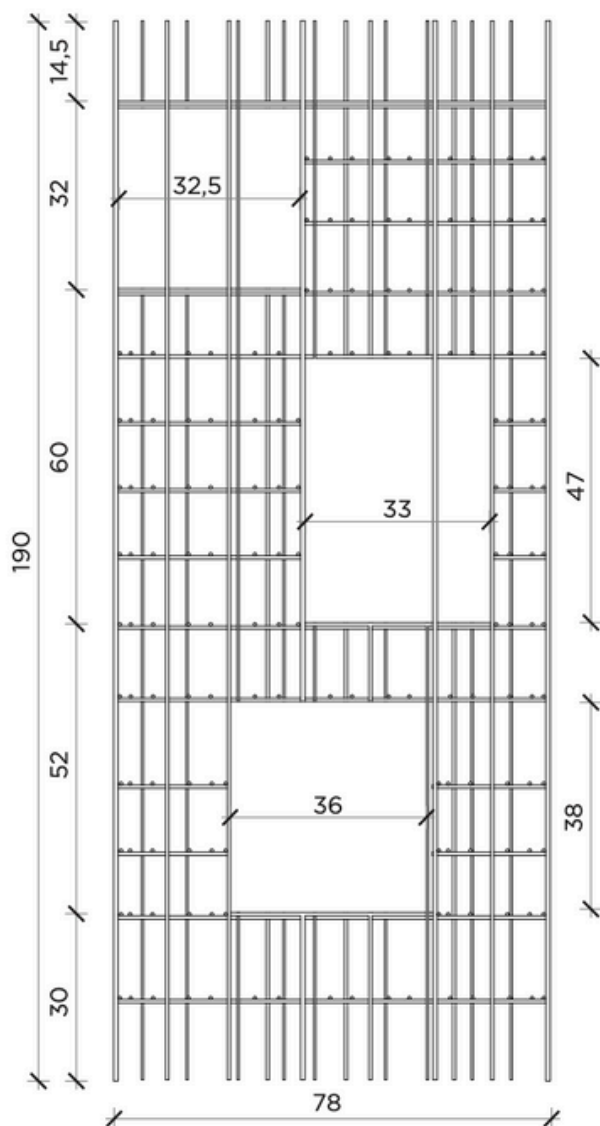

PIANTA | PLAN

FRONTE | FRONT

LATO | SIDE

METRICA WINE A

Libreria | Bookshelves

Designer:
Anno | Year:
Materiali | Materials:

Ctrlzak
2022
Struttura in metallo verniciato con ripiani in vetro | Painted metal structure with glass shelves

PIANTA | PLAN

FRONTE | FRONT

LATO | SIDE

METRICA WINE C

Libreria | Bookshelves

Designer:
Anno | Year:
Materiali | Materials:

Ctrlzak
2022
Struttura in metallo verniciato con ripiani in vetro | Painted metal structure with glass shelves