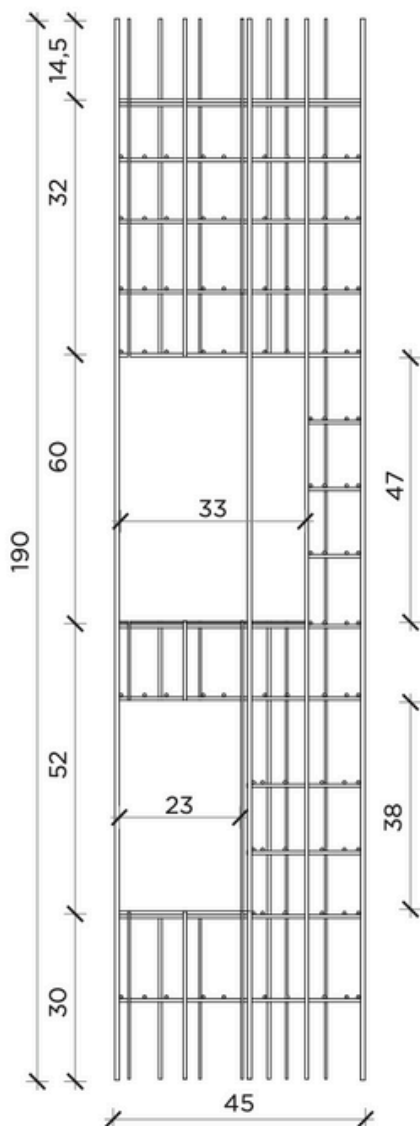

PIANTA | PLAN

FRONTE | FRONT

LATO | SIDE

METRICA WINE A

Libreria | Bookshelves

Designer:
Anno | Year:
Materiali | Materials:

Ctrlzak
2022
Struttura in metallo verniciato con ripiani in vetro | Painted metal structure with glass shelves

PIANTA | PLAN

FRONTE | FRONT

LATO | SIDE

METRICA WINE C

Libreria | Bookshelves

Designer:
Anno | Year:
Materiali | Materials:

Ctrlzak
2022
Struttura in metallo verniciato con ripiani in vetro | Painted metal structure with glass shelves