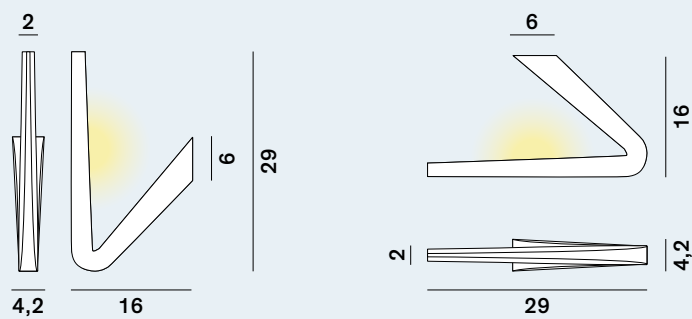

Tick: Ceiling / Wall

cod: W0

Light Source	MID POWER LED
Power	14 Watt
Kelvin	2.700
Lumen	1.200
CRI	90

Catalogue

White (matt)

Satin Collection (upon request)

Graphite

Royal gold