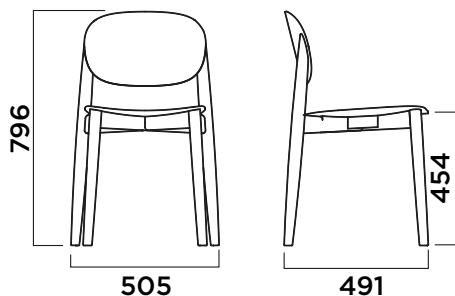

CATAS

HARMO chair upholstered

5015-4LGT

Design BrogliatoTraverso

FRAME

TELAIO

FRAME

Frame on natural ash, stained ash.