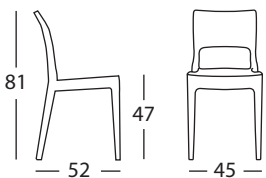

For indoor/outdoor use.

Stackable.

COLORI COLOURS

100

trasparente
transparent

183

trasparente
fumé
translucent
smoked

Art. 2352

Imballo: 4 pezzi
Packing: 4 pieces

Peso unitario Kg 3,980
Unit weight

Misure imballo 73x48x102 cm
Packing sizes

Conforme EN 16139:2013
According to EN 16139:2013

CUSCINO PER ISY CUSHION FOR ISY

Art. 1500

Imballo: 2 pezzi
Packing: 2 pieces

Peso unitario Kg 0,500
Unit weight

Misure imballo 49x40,5x12 cm
Packing sizes

TESSUTI E COLORI FABRICS AND COLOURS

VELLUTINO / VELVET

01 Cammello
Camel

03 Magenta
Magenta

TRAMATO / WOVEN

11 Sabbia
Sand