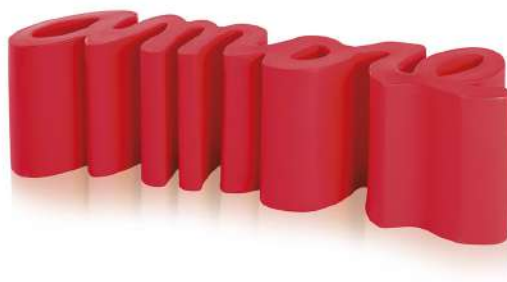

AMORE

Design
Giò Colonna Romano

PRODUCT	Category: Categoria: Catégorie:	Bench Panca Banc bas	PACKAGING	Packaging dimensions: Dimensioni imballaggio: Dimensions emballage:	46 x 46 x 149 cm
	Years of production: Anno di produzione: Année de production:	2015		Packaging volume: Volume Imballaggio: Volume emballage:	0,315 m ³
	Materials: Materiali: Matériaux:	Polyethylene Polietilene Polyéthylène		Total weight: Peso totale: Poids total:	21 Kg
	Dimensions: Dimensioni: Dimensions:	145 x 38 h 43 cm		No. of cartons: Nr. di imballi: N°. de cartons:	1
	Weight: Peso: Poids:	18 Kg		Notes: Note: Notes:	

LACQUERED / LACCATO / LAQUÉE

																	
TECHNICAL INFO INFO TECNICHE INFOS TECHNIQUES																	
COLOURS COLORI COULEURS	<p>LACQUERED (GLOSSY / MATT)</p> <table border="0"> <tr> <td></td> <td></td> <td></td> <td></td> <td></td> <td></td> <td></td> <td></td> </tr> <tr> <td>ABSOLUTE WHITE</td> <td>GLAMOUR BLACK</td> <td>VANITY GREY</td> <td>CHARMING IVORY</td> <td>SUPREME RED</td> <td>METALLIC GOLD</td> <td>METALLIC SILVER</td> <td>METALLIC COPPER</td> </tr> </table>									ABSOLUTE WHITE	GLAMOUR BLACK	VANITY GREY	CHARMING IVORY	SUPREME RED	METALLIC GOLD	METALLIC SILVER	METALLIC COPPER
																	
ABSOLUTE WHITE	GLAMOUR BLACK	VANITY GREY	CHARMING IVORY	SUPREME RED	METALLIC GOLD	METALLIC SILVER	METALLIC COPPER										
NOTES NOTE NOTES																	