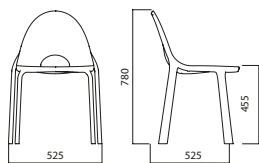

DROP

 Finishing

PP
Polypropylene

4 PCS
15,3 Kg / A= 55,5cm / B= 67,5cm / h= 90cm

Surcharge for fireproof version.
PP20 - PP514 minimum order 50pcz
For other colors minimum order 200pcs